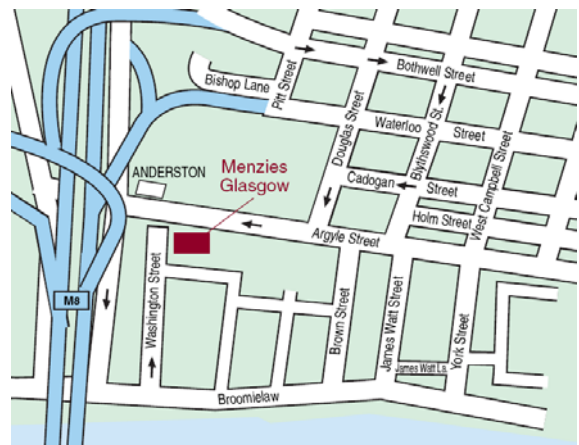

Trainers or Event Organisers can enjoy the following enhancements to our delegate package:

- Complimentary upgrade to an executive room or suite
- Reserved car parking – near to the meeting room

- Rail: Glasgow Central Railway Station – 1 mile
- Air: Glasgow International Airport – 8 miles
- Motorway: M8 – less than 1 mile