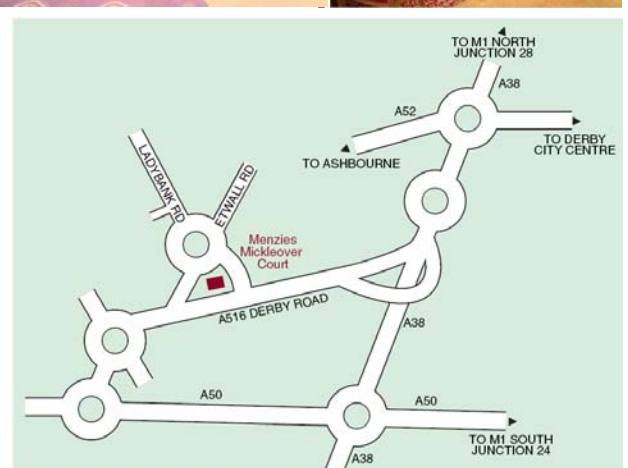

Facilities

- 99 air-conditioned en-suite bedrooms
- Brasserie restaurant
- Cocktail bar
- Free Wi-Fi
- Satellite TV with sports channels
- Extensive free car parking
- Underground car park

Waves Health & Leisure Club

- Indoor swimming pool
- Gymnasium
- Sauna and steam room
- Solarium
- Spa bath and whirlpool
- Beauty room & Hairdressers

Meetings and Events

PremierMeetings

The complete meetings solution

Our meetings package has been designed to accommodate all your requirements to enable you to focus on your meeting objectives:

- Dedicated hotel contact on the day
- Hire of main meeting room
- Data projector and screen
- Bacon rolls on arrival
- Unlimited tea and coffee
- Mineral water
- Morning and afternoon refreshments
- Selection of lunch options
- Meeting table confectioneries
- Complimentary stationery
- Free Wi-Fi

Trainers or Event Organisers can enjoy the following enhancements to our delegate package:

- Complimentary upgrade to an executive room or suite
- Reserved car parking – near to the meeting room

Meeting & Events Facilities

- 12 air-conditioned function rooms
- **PremierMeetings Package**
- Executive Boardrooms
- Free Wi-Fi
- Extensive free car parking
- Underground car park

Maximum Capacities

• Theatre	225
• Classroom	106
• U-Shape	60
• Boardroom	45
• Cabaret	108
• Dinner Dance	160

Also available:

- Team Building
- Themed Events
- Party Nights

- Rail: Derby Railway Station - 5 miles
- Air: East Midlands Airport – 17 miles
- Motorway: M1 J24 – 17 miles